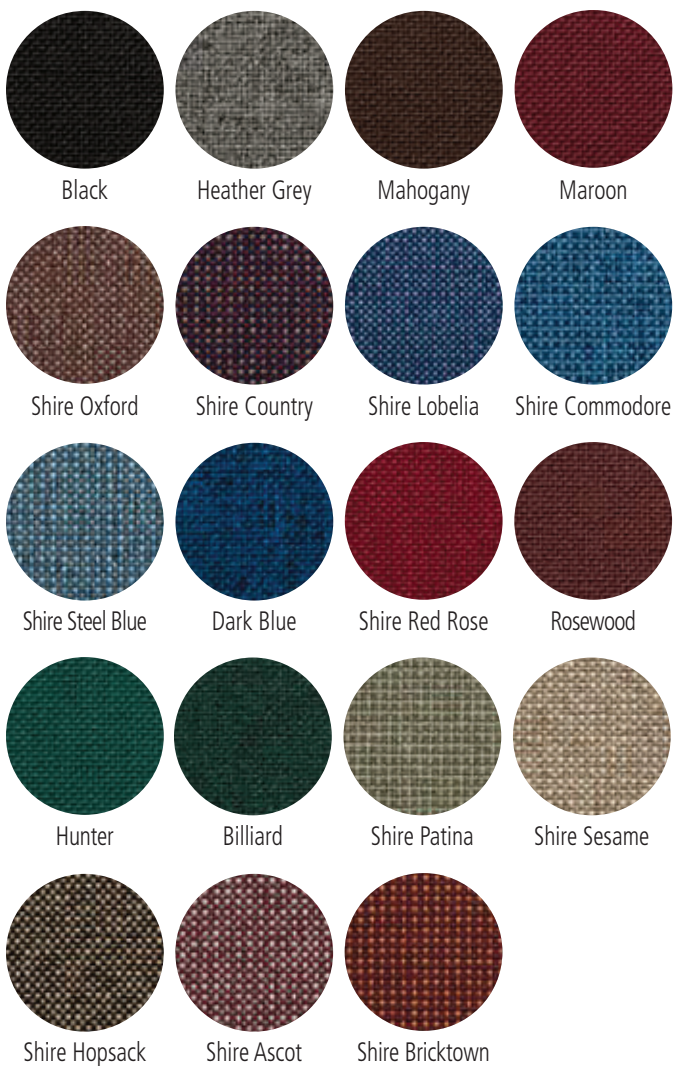

Ven-Rez Colour Guide

All samples are intended to be representative only.
For accurate colour selection, please contact Ven-Rez.

High Pressure Laminate Options

Fabric Options

Horizon Plastic Chair Options

Steel Powder Coat Options