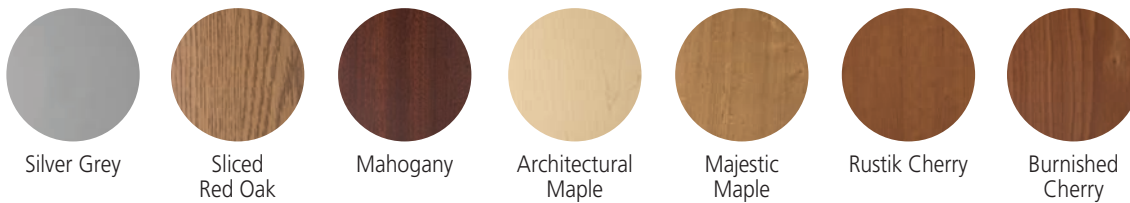

High Pressure Laminate Options

Laminate Colour Options

Freedom Series Table Top Options

Freedom Series Chair Shell Options

Horizon Plastic Chair Options

Steel Powder Coat Options

Vinyl Colour Options

Fabric Options