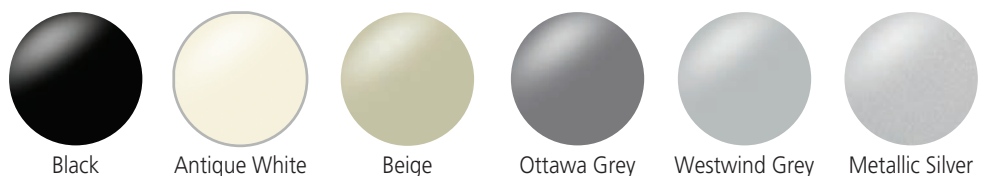

High Pressure Laminate Options

Laminate Colour Options

Freedom Series Table Top Options

Freedom Series Chair Shell Options

Horizon Plastic Chair Options

Steel Powder Coat Options

Vinyl Colour Options

Fabric Options