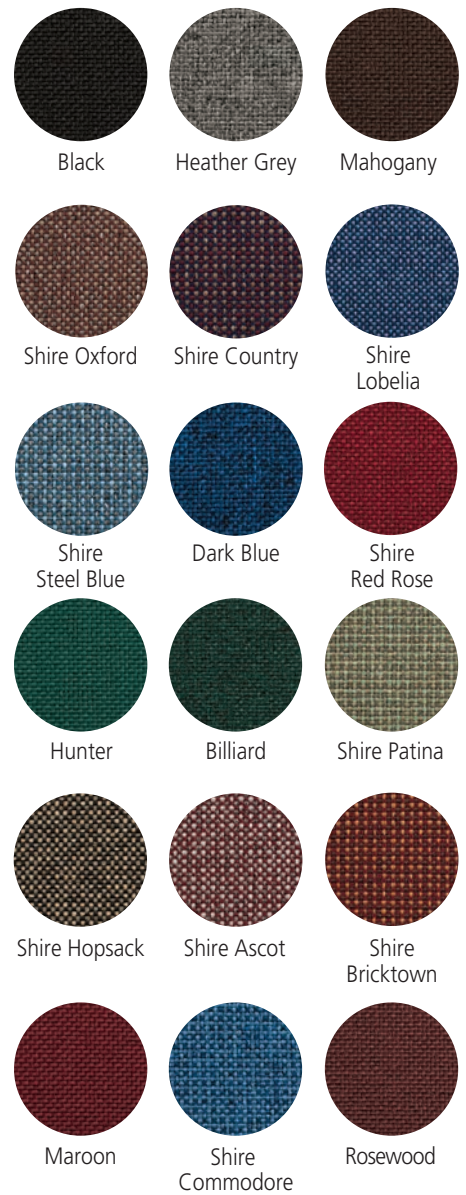

High Pressure Laminate Options

Laminate Colour Options

Freedom Series Table Top Options

Freedom Series Chair Shell Options

Horizon Plastic Chair Options

Steel Powder Coat Options

Vinyl Colour Options

Fabric Options